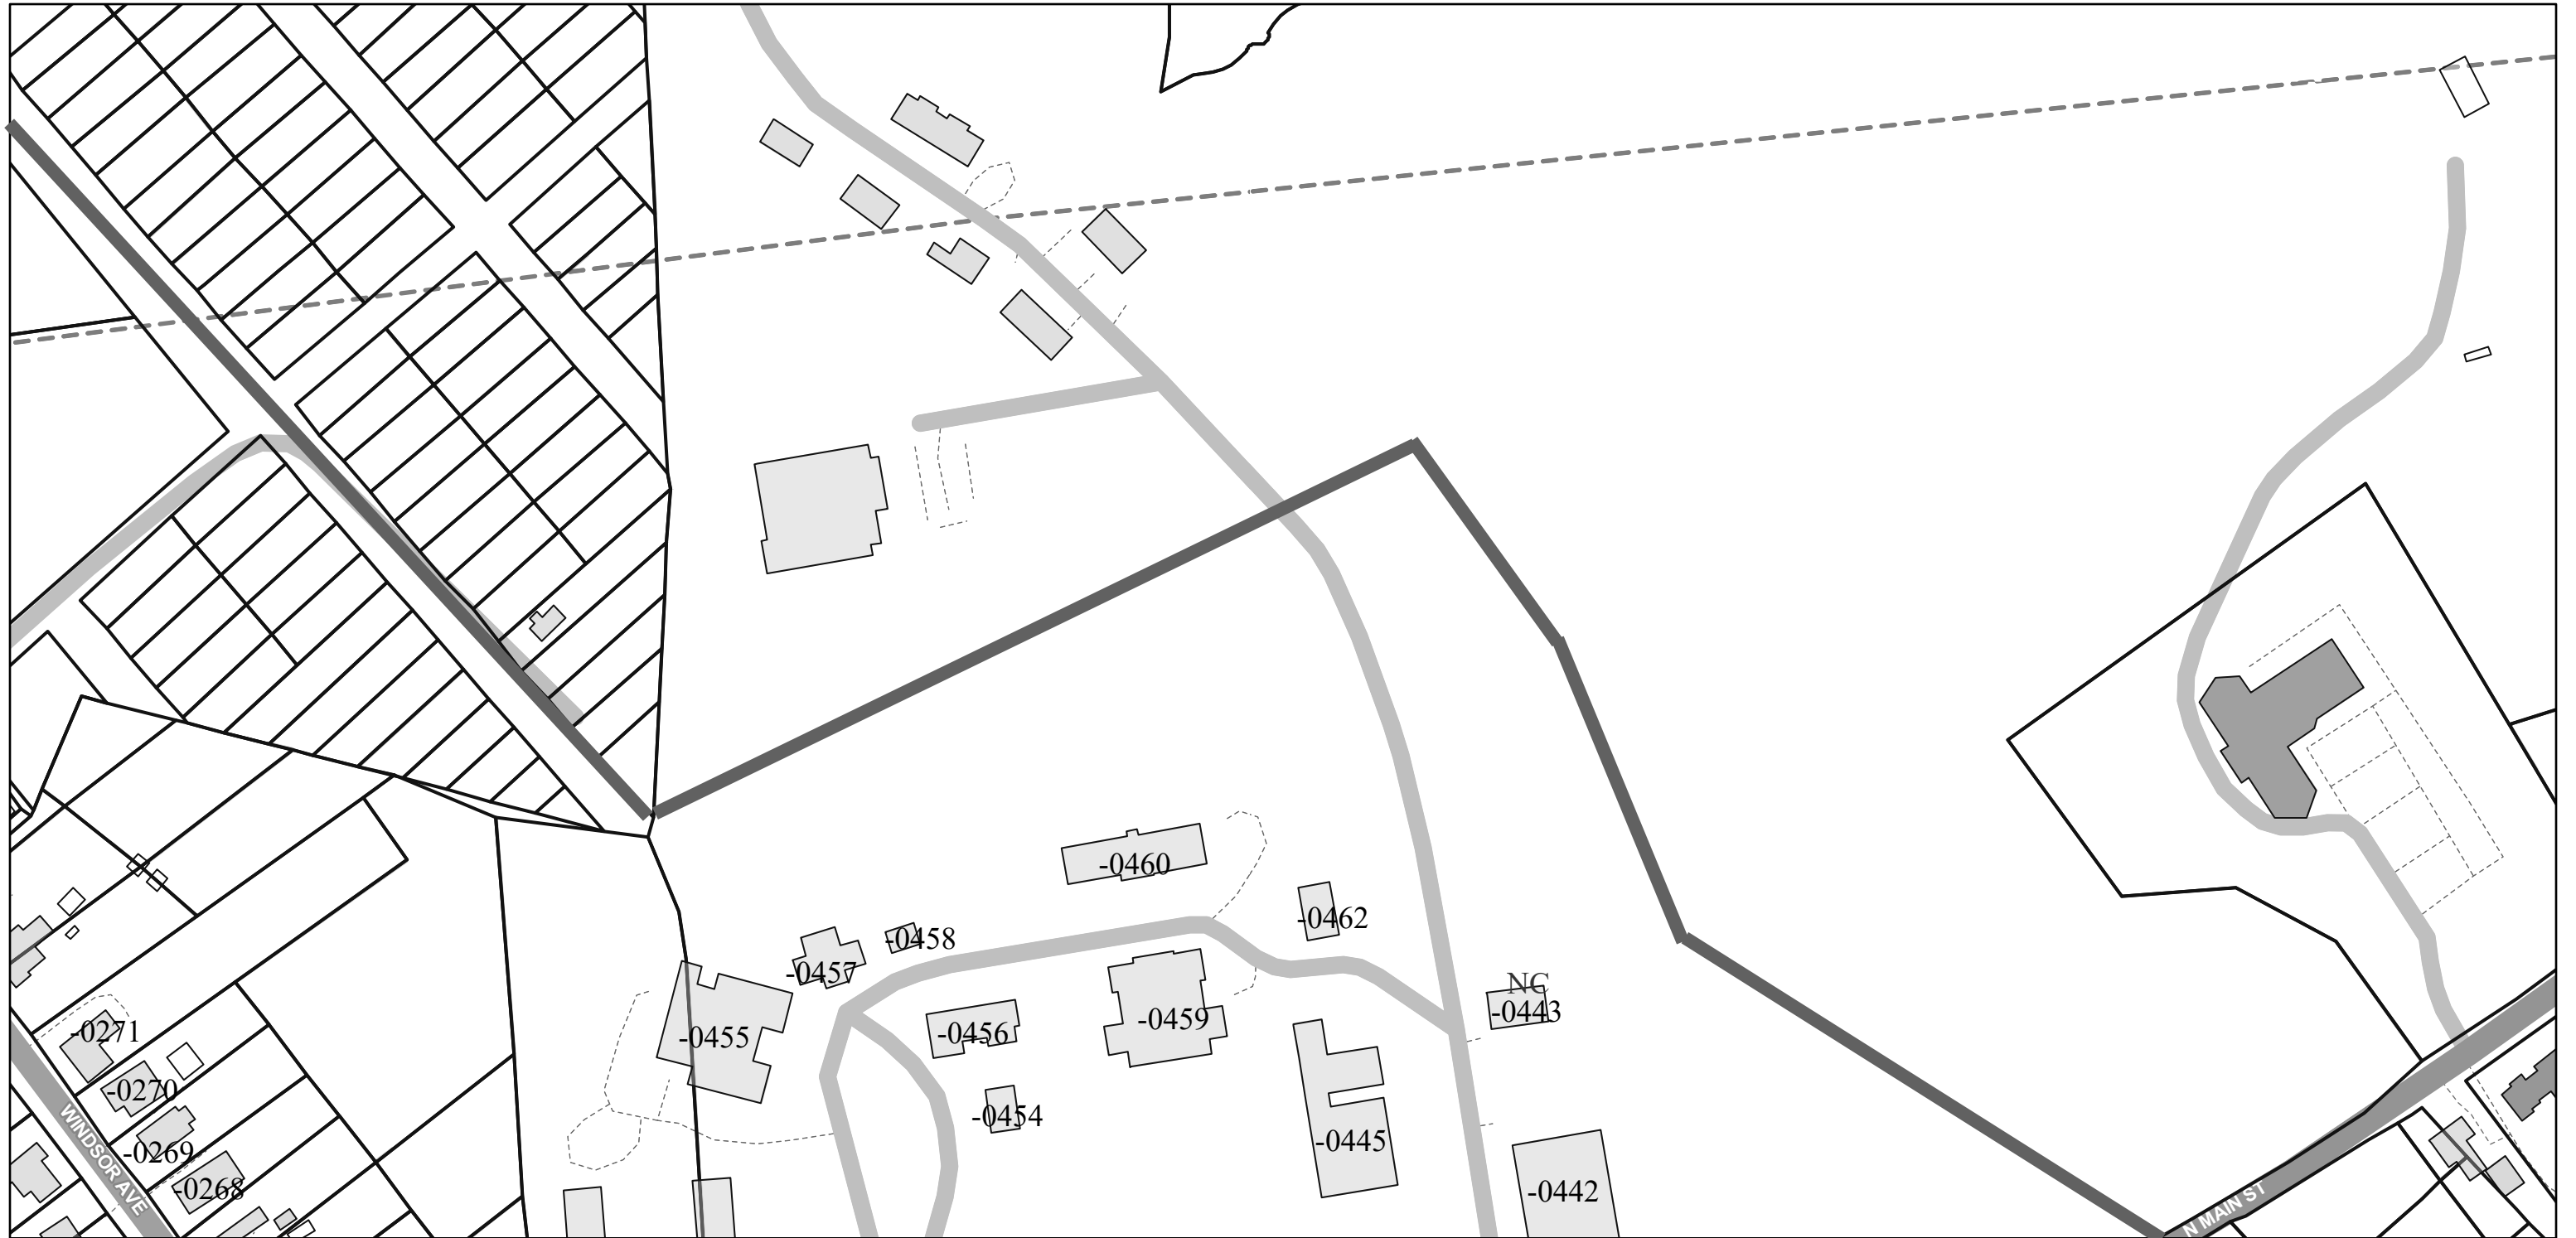

Lawrenceville Historic District, Lawrenceville, VA (251-5001) Sketch Map 2

3/2/2021, 2:22:13 PM

— Lawrenceville Historic District Boundary

■ Buildings

-0001: DHR ID

▭ Parcel Boundaries

NC : Non-Contributing

* All other properties are contributing